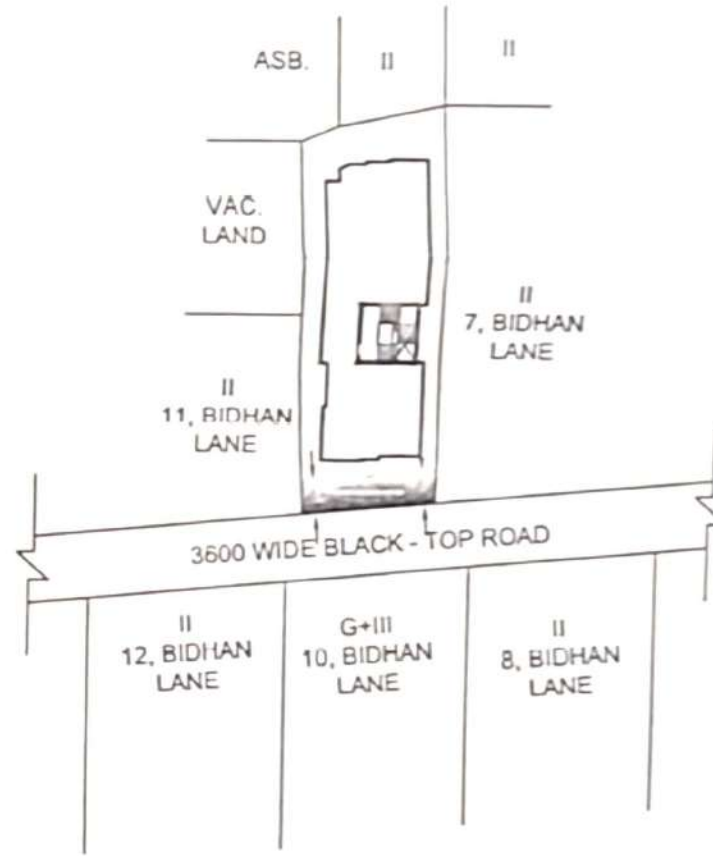

Premises No. 25, Purbachal Main Road, KMC Ward No.106, P.S. Garfa, District- South 24 Parganas, Kolkata-700078.

KEY PLAN

SITE PLAN

LAT: 22.50479 N

LONG: 88.38822 E

ASHIRBAD REALITY PVT. LTD.

Director